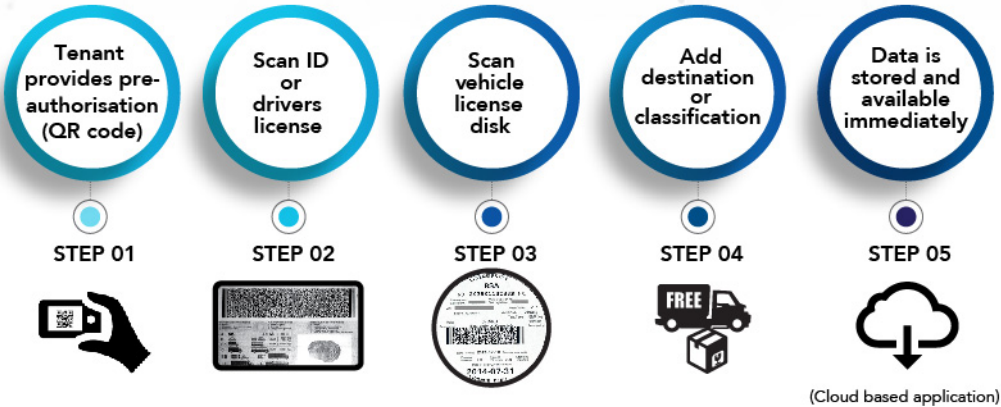

# AccessTrack

INTEGRI-REGISTER

An easy-to-use and cost effective hand-held license scanning solution to collect visitor information.

Replace your traditional hand-written visitors register.

## SUPER FAST SCANNING GUARANTEED

### ADDITIONAL FEATURES

Vehicle license reference check

Maintain personal Watch-List

Secure storage of information

Take snapshots with the scanner

Receive sighting alerts

Easy online reporting

Security provider can access realtime intelligence

Well suited to sites with a large number of destination

Can easily be used either in vehicles or for fixed location implementations